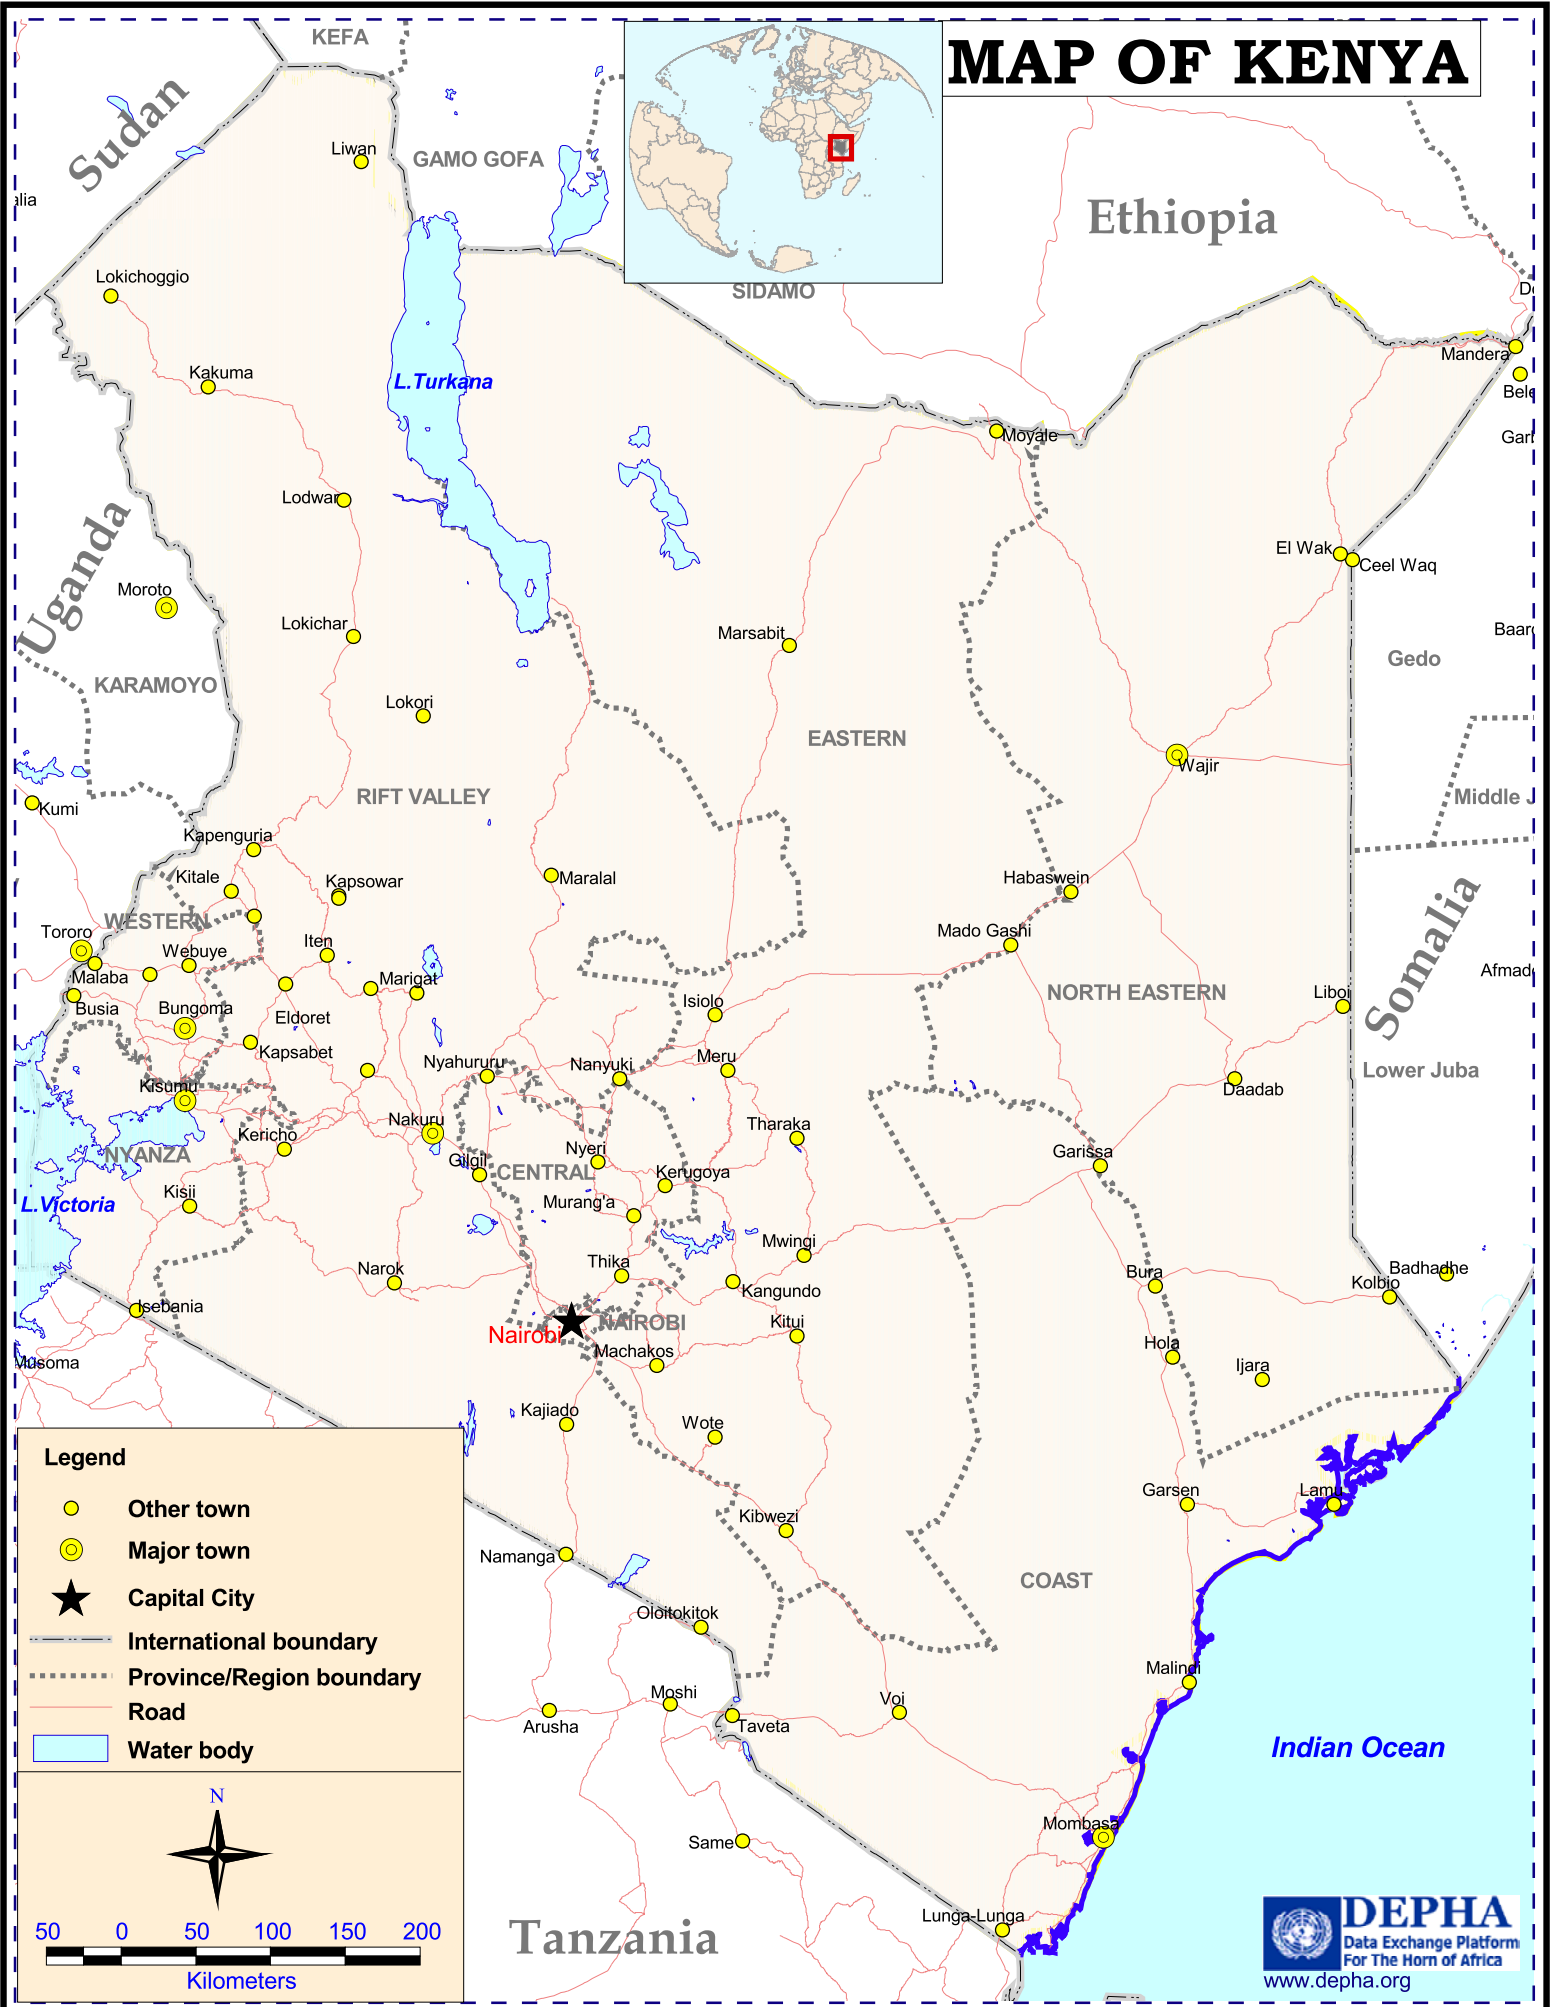

MAP OF KENYA

Legend

- Other town
- Major town
- ★ Capital City
- International boundary
- - - Province/Region boundary
- Road
- Water body

Scale: 0 to 200 Kilometers

Compass: North (N)

The boundaries and names on this map do not imply any official endorsement or acceptance by the United Nations